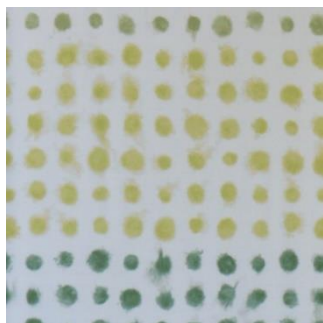

# Farben Boxkissen

taupe

türkis

weiß

marineblau/navy

aqua

jeans

grau

lindgrün

hellgrau

## Designers Guild

palasari cobalt

palasari moss

amlapura aqua

amlapura graphite

amlapura moss

chinoiserie flower