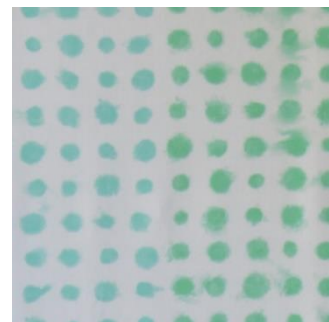

# Farben Boxkissen

taupe

türkis

weiß

marineblau/navy

aqua

jeans

grau

lindgrün

hellgrau

## Designers Guild

palasari cobalt

palasari moss

amlapura aqua

amlapura graphite

amlapura moss

chinoiserie flower