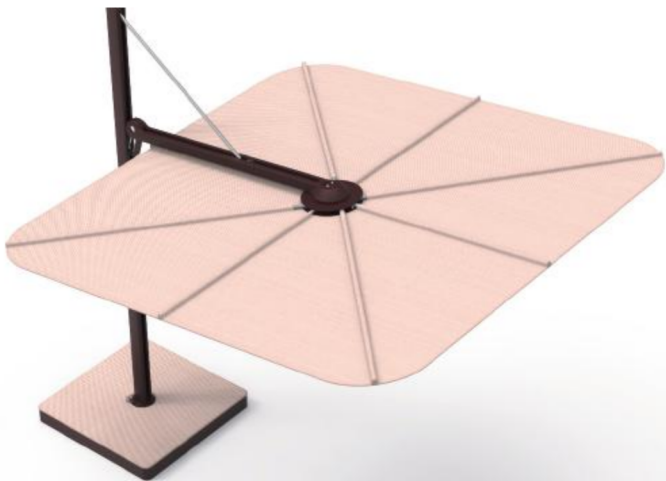

# CULTURE

Sunbrella® Blush

RAL 3007