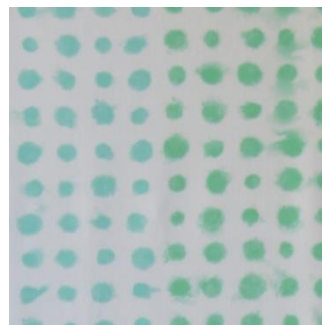

# Farben Pillow

taupe

türkis

weiß

marineblau/navy

## Designers Guild

palasari cobalt

palasari moss

amlapura aqua

amlapura graphite

amlapura moss

chinoiserie flower