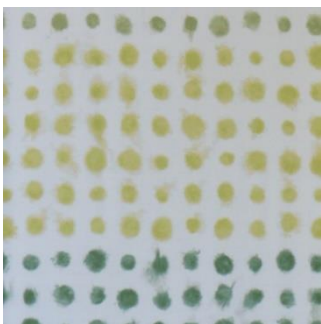

# Farben Pillow

taupe

türkis

weiß

marineblau/navy

## Designers Guild

palasari cobalt

palasari moss

amlapura aqua

amlapura graphite

amlapura moss

chinoiserie flower