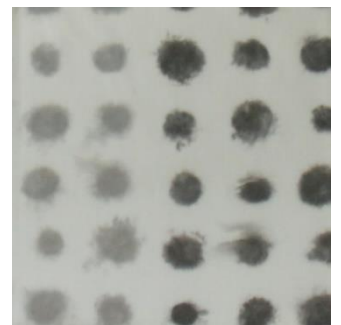

# Farben Pillow

taupe

türkis

weiß

marineblau/navy

## Designers Guild

palasari cobalt

palasari moss

amlapura aqua

amlapura graphite

amlapura moss

chinoiserie flower