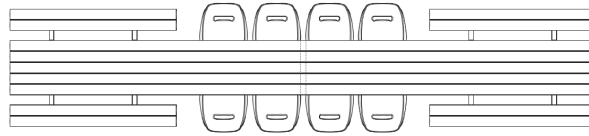

775 cm
(bench 220 | 220 cm)
24 people
(8 captain's chairs)