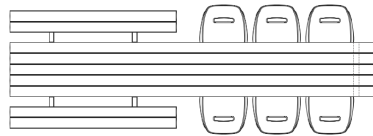

MARINA COMBI

© design fattorini + rizzini + partners

3 legs

360 cm
(bench 165 cm)
10 people
(4 captain's chairs)

415 cm
(bench 220 cm)
12 people
(4 captain's chairs)

470 cm
(bench 275 cm)
14 people
(4 captain's chairs)

485 cm
(bench 220 cm)
14 people
(6 captain's chairs)

595 cm
(bench 330 cm)
18 people
(6 captain's chairs)

4 legs

595 cm
(bench 165 | 165 cm)
18 people
(6 captain's chairs)

5 legs

665 cm
(bench 165 | 165 cm)
20 people
(8 captain's chairs)

775 cm
(bench 220 | 220 cm)
24 people
(8 captain's chairs)

1205 cm
(bench 330 | 330 cm)
38 people
(14 captain's chairs)