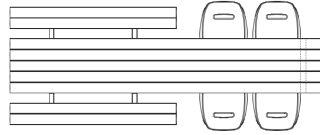

MARINA COMBI

© design fattorini + rizzini + partners

3 legs

360 cm
(bench 165 cm)
10 people
(4 captain's chairs)

415 cm
(bench 220 cm)
12 people
(4 captain's chairs)

470 cm
(bench 275 cm)
14 people
(4 captain's chairs)

485 cm
(bench 220 cm)
14 people
(6 captain's chairs)

595 cm
(bench 330 cm)
18 people
(6 captain's chairs)

4 legs

595 cm
(bench 165 | 165 cm)
18 people
(6 captain's chairs)

5 legs

665 cm
(bench 165 | 165 cm)
20 people
(8 captain's chairs)

775 cm
(bench 220 | 220 cm)
24 people
(8 captain's chairs)

1205 cm
(bench 330 | 330 cm)
38 people
(14 captain's chairs)