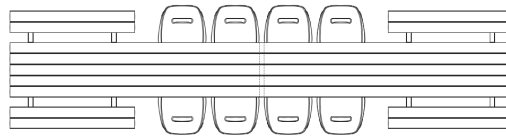

MARINA COMBI

© design fattorini + rizzini + partners

3 legs

360 cm
(bench 165 cm)
10 people
(4 captain's chairs)

415 cm
(bench 220 cm)
12 people
(4 captain's chairs)

470 cm
(bench 275 cm)
14 people
(4 captain's chairs)

485 cm
(bench 220 cm)
14 people
(6 captain's chairs)

595 cm
(bench 330 cm)
18 people
(6 captain's chairs)

4 legs

595 cm
(bench 165 | 165 cm)
18 people
(6 captain's chairs)

5 legs

665 cm
(bench 165 | 165 cm)
20 people
(8 captain's chairs)