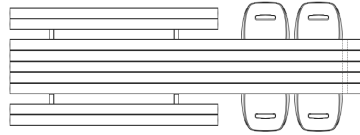

MARINA COMBI

© design fattorini + rizzini + partners

3 legs

360 cm
(bench 165 cm)
10 people
(4 captain's chairs)

415 cm
(bench 220 cm)
12 people
(4 captain's chairs)

470 cm
(bench 275 cm)
14 people
(4 captain's chairs)

485 cm
(bench 220 cm)
14 people
(6 captain's chairs)

595 cm
(bench 330 cm)
18 people
(6 captain's chairs)

4 legs

595 cm
(bench 165 | 165 cm)
18 people
(6 captain's chairs)

5 legs

665 cm
(bench 165 | 165 cm)
20 people
(8 captain's chairs)

775 cm
(bench 220 | 220 cm)
24 people
(8 captain's chairs)

1205 cm
(bench 330 | 330 cm)
38 people
(14 captain's chairs)