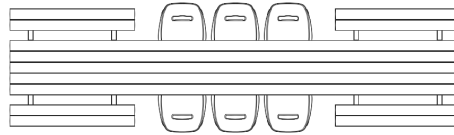

MARINA COMBI

© design fattorini + rizzini + partners

3 legs

360 cm
(bench 165 cm)
10 people
(4 captain's chairs)

415 cm
(bench 220 cm)
12 people
(4 captain's chairs)

470 cm
(bench 275 cm)
14 people
(4 captain's chairs)

485 cm
(bench 220 cm)
14 people
(6 captain's chairs)

595 cm
(bench 330 cm)
18 people
(6 captain's chairs)

4 legs

595 cm
(bench 165 | 165 cm)
18 people
(6 captain's chairs)

5 legs

665 cm
(bench 165 | 165 cm)
20 people
(8 captain's chairs)