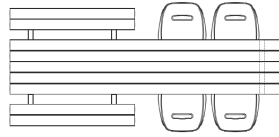

MARINA COMBI

© design fattorini + rizzini + partners

3 legs

360 cm
(bench 165 cm)
10 people
(4 captain's chairs)

415 cm
(bench 220 cm)
12 people
(4 captain's chairs)

470 cm
(bench 275 cm)
14 people
(4 captain's chairs)

485 cm
(bench 220 cm)
14 people
(6 captain's chairs)

595 cm
(bench 330 cm)
18 people
(6 captain's chairs)

4 legs

595 cm
(bench 165 | 165 cm)
18 people
(6 captain's chairs)

5 legs

665 cm
(bench 165 | 165 cm)
20 people
(8 captain's chairs)

775 cm
(bench 220 | 220 cm)
24 people
(8 captain's chairs)

1205 cm
(bench 330 | 330 cm)
38 people
(14 captain's chairs)