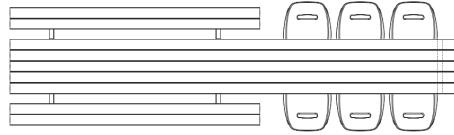

MARINA COMBI

© design fattorini + rizzini + partners

3 legs

360 cm
(bench 165 cm)
10 people
(4 captain's chairs)

415 cm
(bench 220 cm)
12 people
(4 captain's chairs)

470 cm
(bench 275 cm)
14 people
(4 captain's chairs)

485 cm
(bench 220 cm)
14 people
(6 captain's chairs)

595 cm
(bench 330 cm)
18 people
(6 captain's chairs)

4 legs

595 cm
(bench 165 | 165 cm)
18 people
(6 captain's chairs)

5 legs

665 cm
(bench 165 | 165 cm)
20 people
(8 captain's chairs)

775 cm
(bench 220 | 220 cm)
24 people
(8 captain's chairs)

1205 cm
(bench 330 | 330 cm)
38 people
(14 captain's chairs)