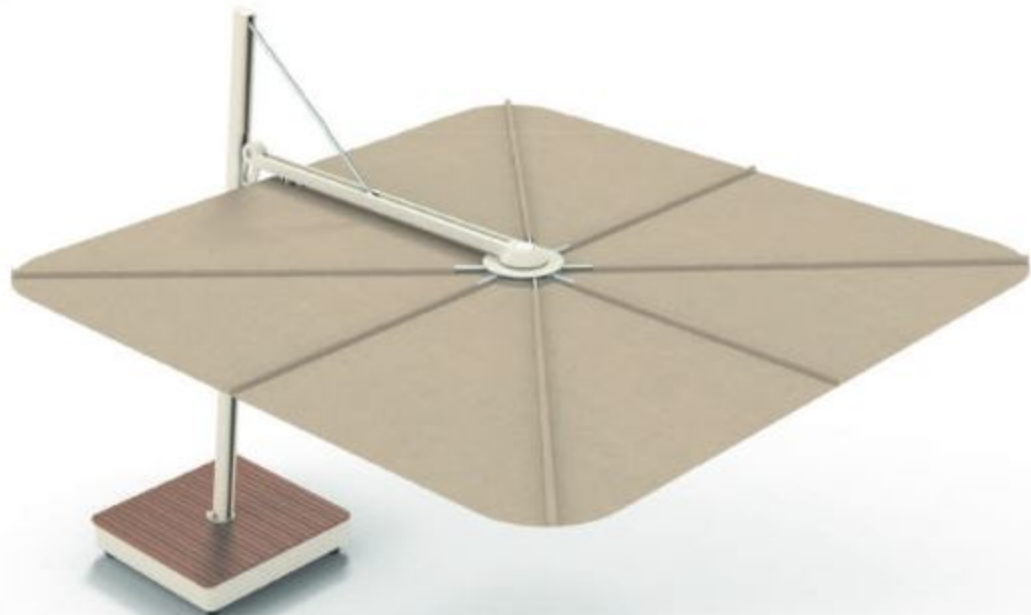

SAND

Sunbrella
Sand

RAL 1013
Beige
Limestone

SIPO